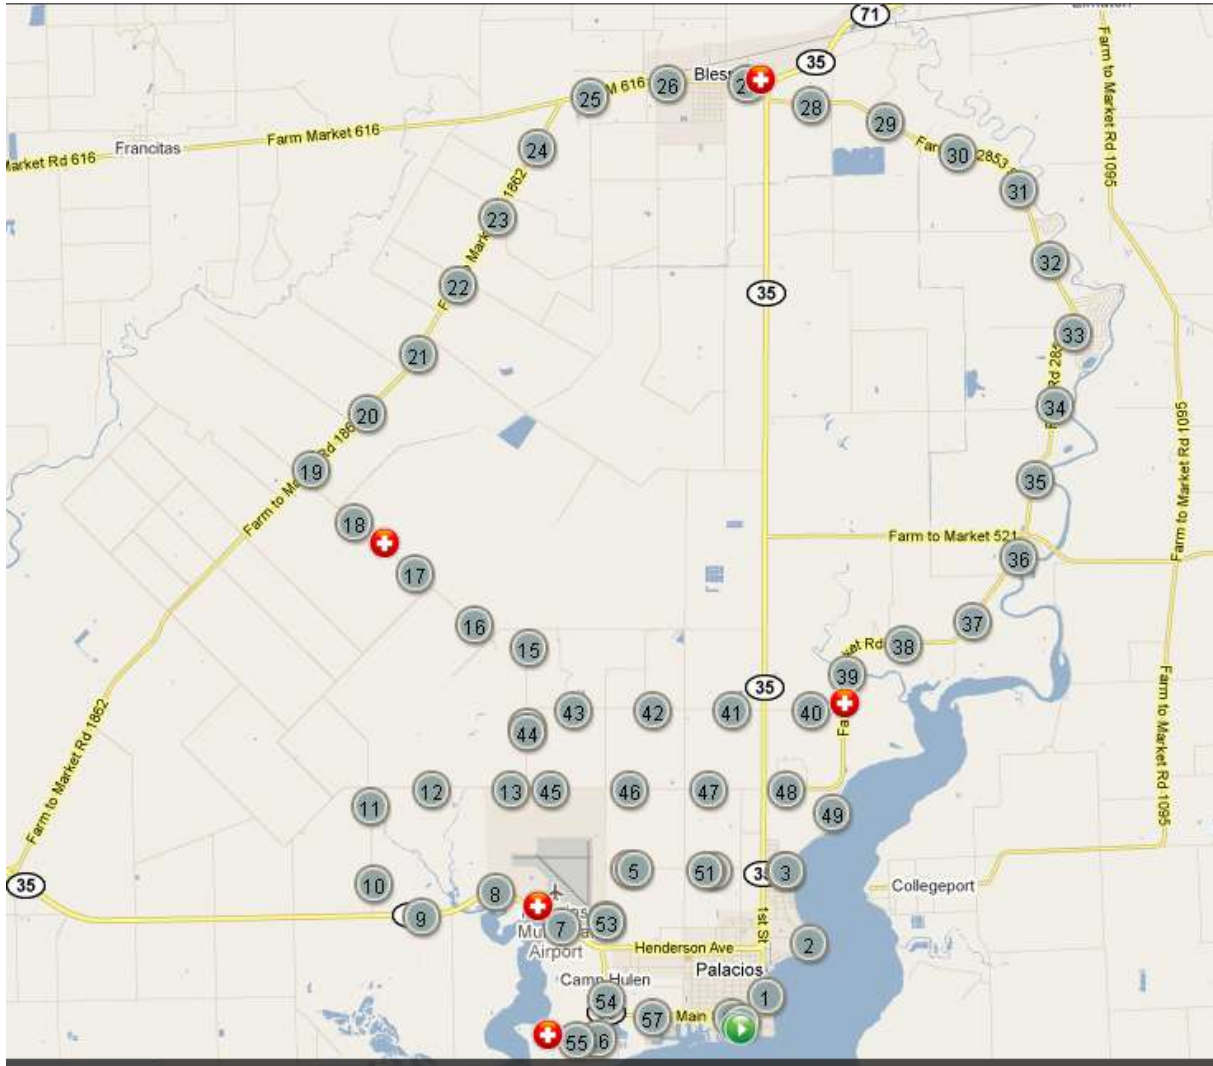

# 2011 Pedal Palacios Routes

12 Mile Ride

<http://www.mapmyride.com/routes/view/25219290>

12.04 mi route in Palacios, TX

36 Mile Route

<http://www.mapmyride.com/routes/view/25080022>

36.02 mi route in Palacios, TX

60 Mile Route

<http://www.mapmyride.com/routes/view/25092796>

59.12 Mile Route