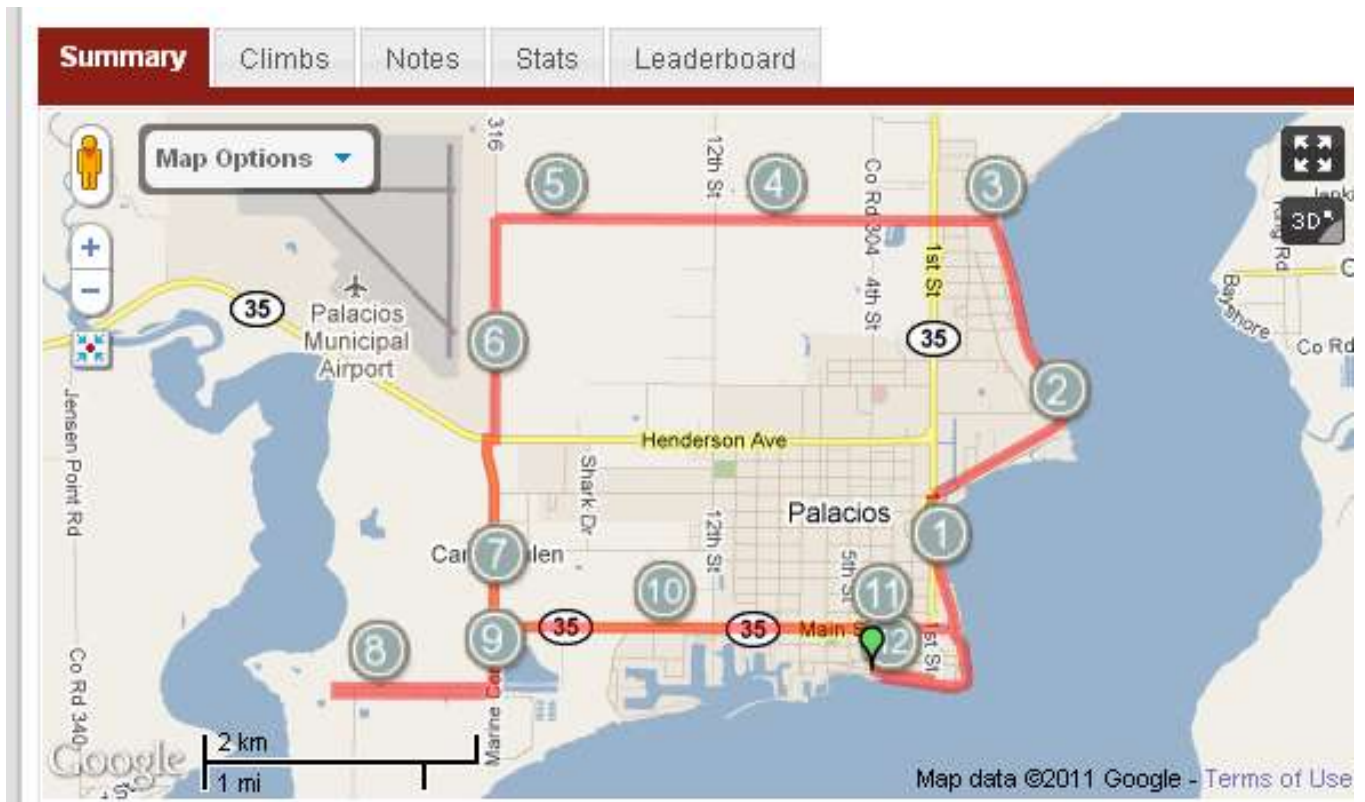

# 2011 Pedal Palacios Routes

12 Mile Ride

<http://www.mapmyride.com/routes/view/25219290>

12.04 mi route in Palacios, TX

36 Mile Route

<http://www.mapmyride.com/routes/view/25080022>

36.02 mi route in Palacios, TX

60 Mile Route

<http://www.mapmyride.com/routes/view/25092796>

59.12 Mile Route